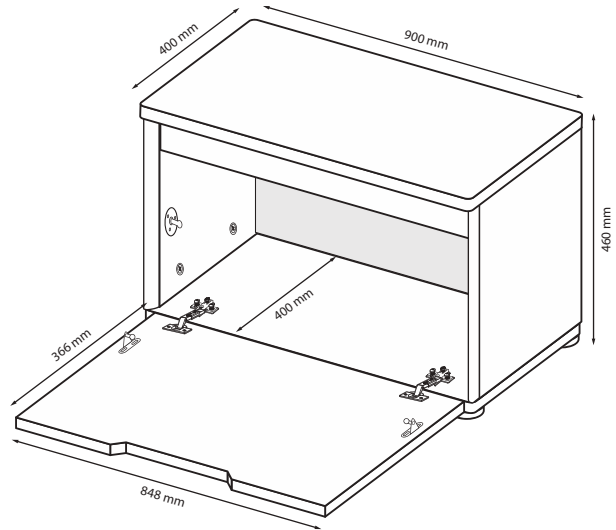

HARDWARE

- Milled handle;
- Plastic leg covered with chrome;
- Three-component bearing reinforced telescopic full extension slides;
- Reinforced soft closing hinges;
- In wardrobes is used reinforced micro lift (sliding hanger);
- Connection of elements by connector (MINIFIX).

MIRROR

- Mirror 3 mm polished.

PACKAGING

- 5-layer cardboard;
- Mirror is protected by chipboard on all the sides

ADVANTAGES

- ✓ Multi-layer high-gloss coating that does not change color during long-term usage;
- ✓ The back wall is mounted in the groove and fixed with plastic corners and screws 4,2X19 where there are no nails;
- ✓ Possibility to regulate the shelves in wardrobes in three positions;
- ✓ Rounded corners of elements.