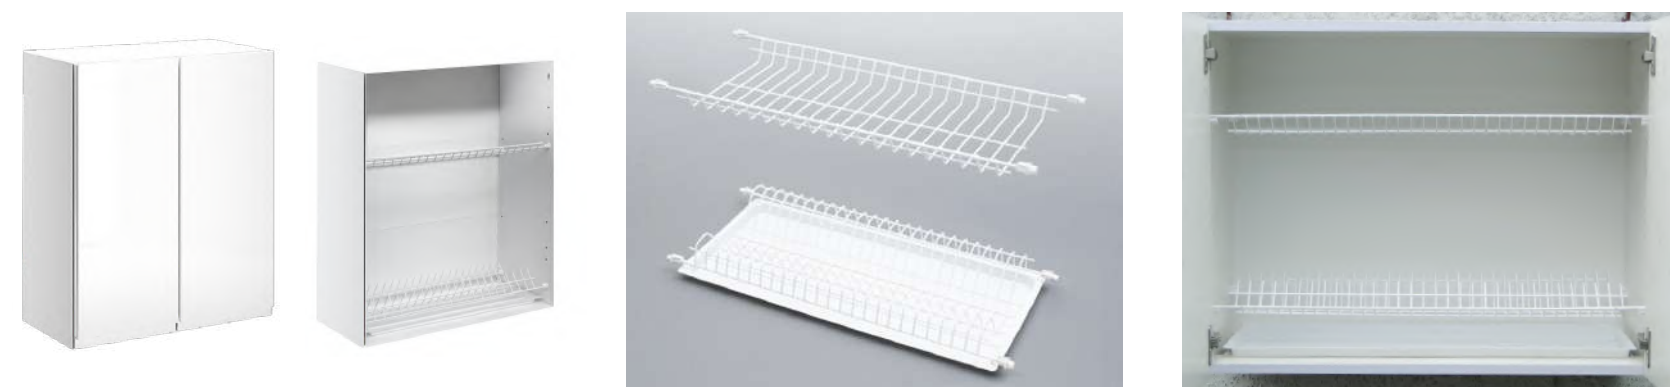

НОВИНКА!
ВЕРХНЯ СЕКЦІЯ СУШКА
У КОРПУСІ СТАНДАРТ /
NEW!
THE UPPER SECTION
WITH DRYER IN A STANDARD
CASE

BIANCA

ВЕРХНІ СЕКЦІЇ: 900*320мм / UPPER SECTION: 900*320мм

50	150	200	450	600	800	ЗАКІНЧЕННЯ/ ENDING	
5ВП/900 ВР-1013	15В/900 ВВ-1113	20В/900 ВВ-1213	45В/900 ВВ-1417	60ВС/900 ВВ-1632	80ВС/900 ВВ-1832	30ВЗК/900 ВВ-1918	30ВЗР/900 ВВ-1917

ВЕРХНІ СЕКЦІЇ: 720*320мм / UPPER SECTION: 720*320мм

600	800
60ВС/720 ВВ-1631	80ВС/720 ВВ-1831

ORLANDO / FLORENC

ВЕРХНІ СЕКЦІЇ: 900*320мм / UPPER SECTION: 900*320мм

50	150	200	450	600	800	ЗАКІНЧЕННЯ/ ENDING	
5ВП/900 РР-1013 ЛР-1013	15В/900 РВ-1113 ЛВ-1113	20В/900 РВ-1213 ЛВ-1213	45В/900 РВ-1417 ЛВ-1417	60ВС/900 РВ-1632 ЛВ-1632	80ВС/900 РВ-1832 ЛВ-1832	30ВЗК/900 РВ-1918 ЛВ-1918	30ВЗР/900 РВ-1917 ЛВ-1917

ВЕРХНІ СЕКЦІЇ: 720*320мм / UPPER SECTION: 720*320мм

600	800
60ВС/720 РВ-1631 ЛВ-1631	80ВС/720 РВ-1831 ЛВ-1831

MILLENIUM

ВЕРХНІ СЕКЦІЇ: 900*320мм / UPPER SECTION: 900*320мм

50	150	200	450	600	800	ЗАКІНЧЕННЯ/ ENDING	
5ВП/900 МР-1013	15В/900 МВ-1113	20В/900 МВ-1213 (ЛІВА/ LEFT) МВ-1214 (ПРАВА/ RIGHT)	45В/900 МВ-1417 (ЛІВА/ LEFT) МВ-1418 (ПРАВА/ RIGHT)	60ВС/900 МВ-1632	80ВС/900 МВ-1832	30ВЗК/900 МВ-1918	

ВЕРХНІ СЕКЦІЇ: 720*320мм / UPPER SECTION: 720*320мм

600	800
60ВС/720 МВ-1631	80ВС/720 МВ-1831

VINTAGE

ВЕРХНІ СЕКЦІЇ: 900*320мм / UPPER SECTION: 900*320мм

50	150	200	450	600	800	ЗАКІНЧЕННЯ/ ENDING	
15В/900 ВВ-1013	15В/900 ВВ-1113	20В/900 ВВ-1213	45В/900 ВВ-1417	60ВС/900 ВВ-1632	80ВС/900 ВВ-1832	30ВЗК/900 ВВ-1918	

ВЕРХНІ СЕКЦІЇ: 720*320мм / UPPER SECTION: 720*320мм

600	800
60ВС/720 ВВ-1631	80ВС/720 ВВ-1831