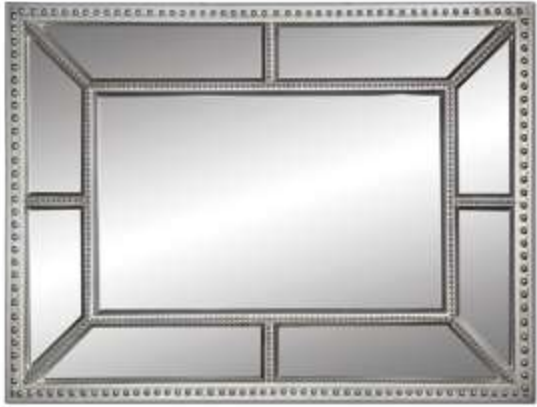

DECOR

collection

Silver
MR-92-SL

Model:
QUINTO

Size:
1000x35x750

Colour:
SILVER