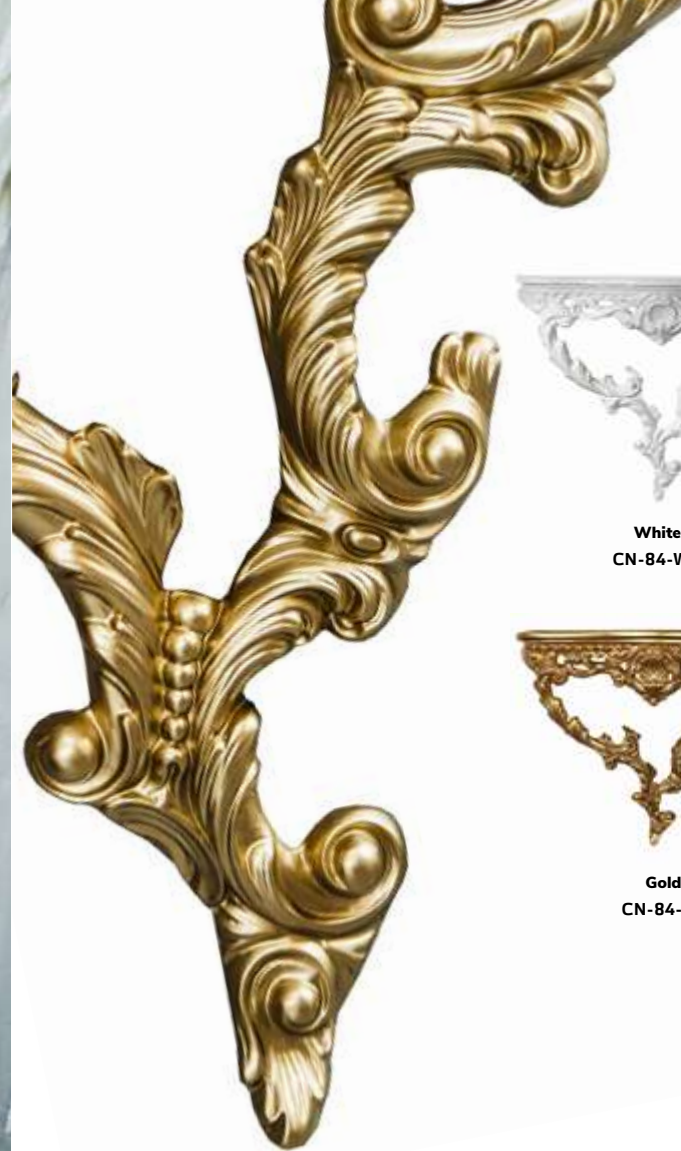

DECOR  
collection

White  
MR-83-WH

Silver  
MR-83-SL

Gold  
MR-83-GL

Model:  
**ROSANA**

Size:  
**860x630x50**

Colour:  
**WHITE/SILVER/GOLD**

Rosana